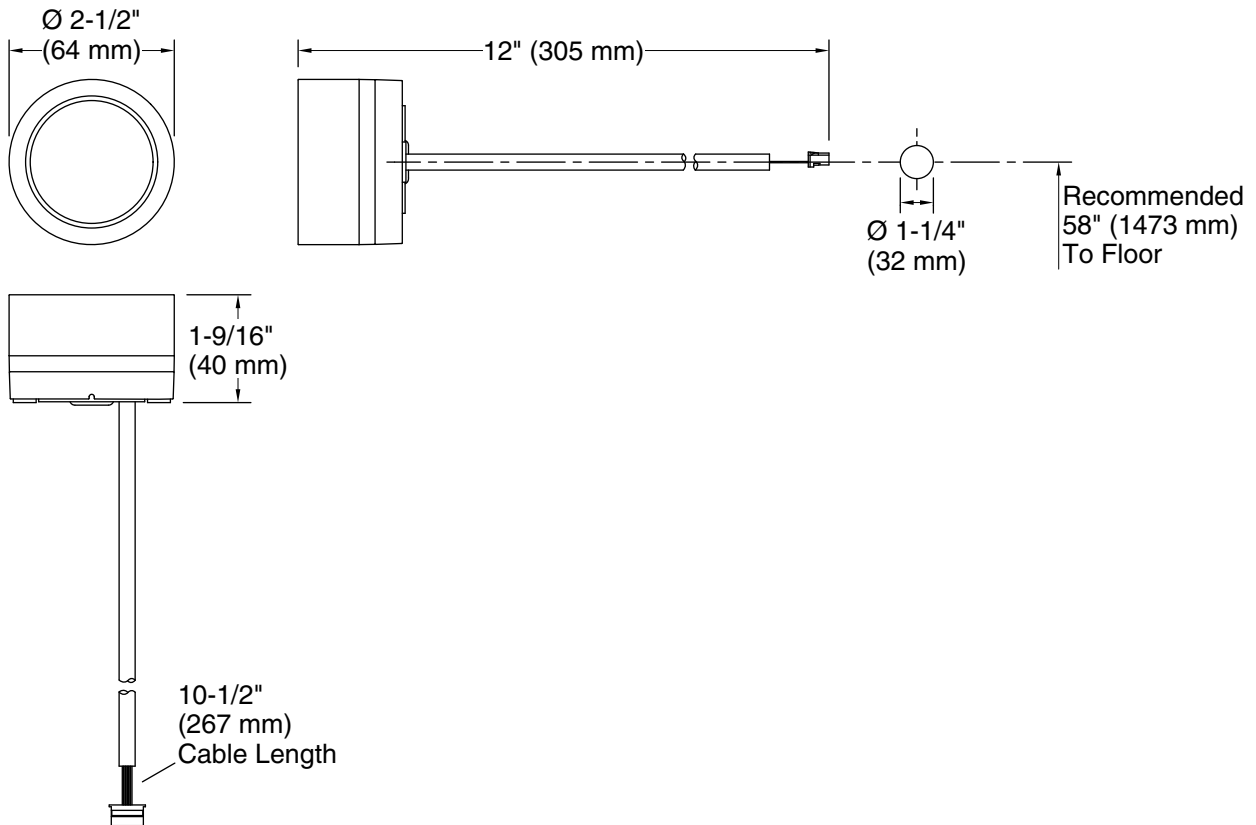

### Technical Information

All product dimensions are nominal.

Drain included:	No
Bluetooth® range:	32 ft (9.8 m)
Bluetooth® version:	4.1
Max. Ambient temp:	125°F (51.7°C)
Min. Operating temp:	86°F (30°C)
Max. Operating temp:	120°F (48.9°C)
Max. Relative humidity condensing:	100%